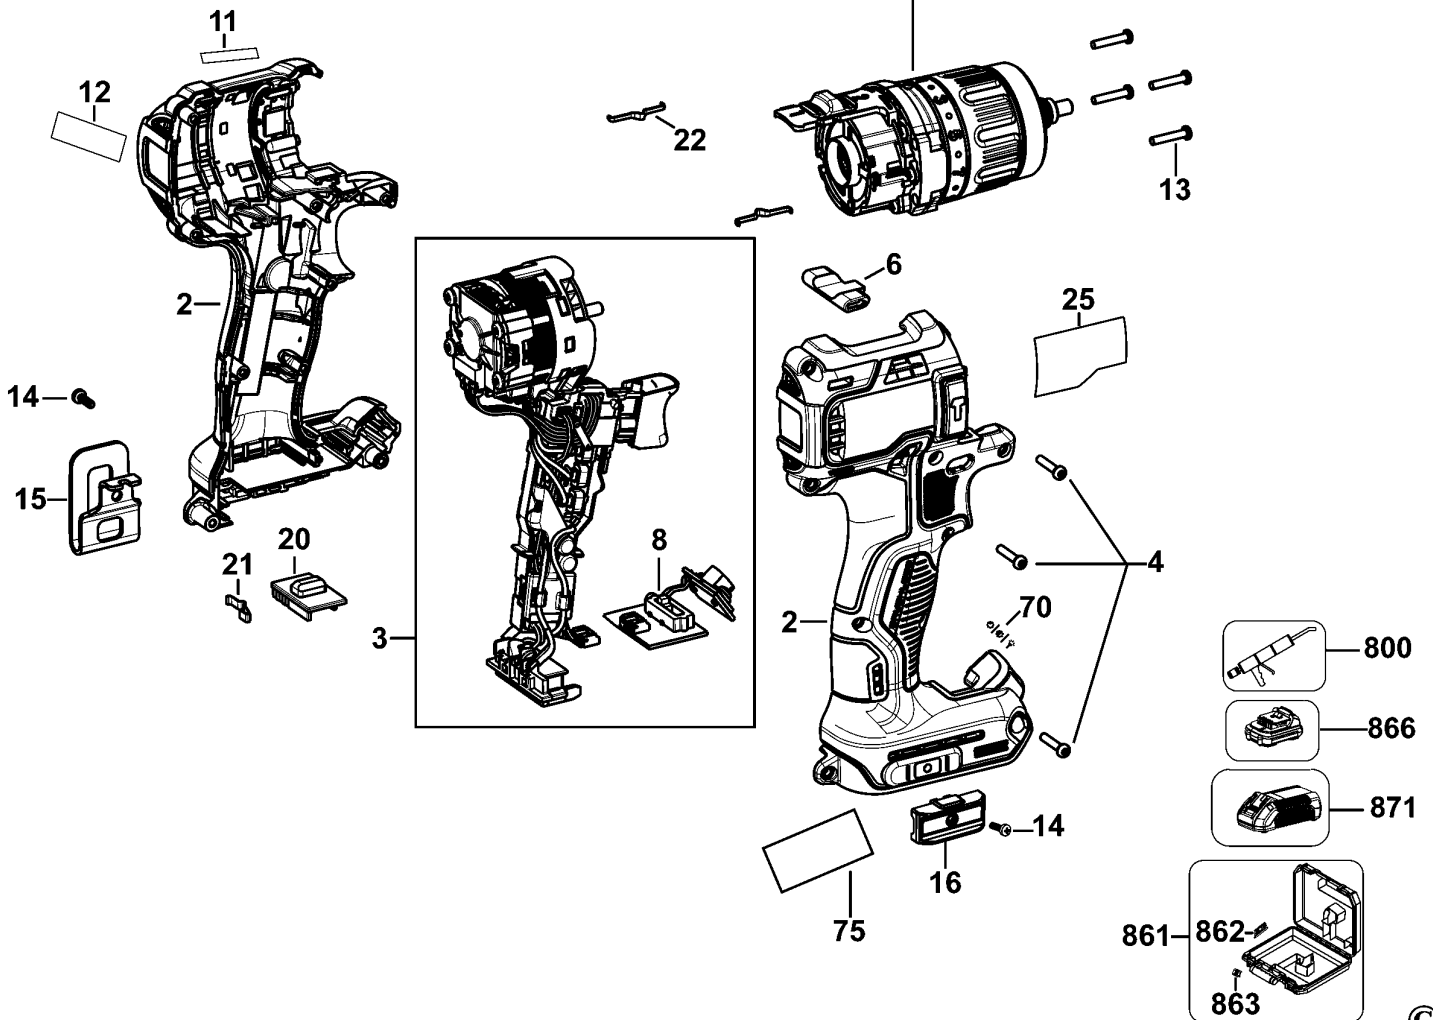

DCD796 CORDLESS DRILL/DRIVER 1

Parts List DCD796 CORDLESS DRILL/DRIVER 1

Item	Part Number	Qty	Part Description	General Description	Other Info	Repair Inst	Markets
1	N438603	1	TRANSMISSION SA			No	QW
2	N415400	1	CLAMSHELL SET			No	QW
3	NA123142	1	MOTOR & SWITCH SA			No	QW
4	682211-00	9	SCREW			No	QW
6	N399342	1	ACTUATOR FWD/REV			No	QW
7	N196034	1	CHUCK KEYLESS	metal Chuck	TORQUE	No	QW
8	N442167	1	LED LIGHT		TO 550 in-lbs	No	QW
11	N439416	1	LABEL			No	QW
12	N298039	1	LABEL			No	QW
13	N377990	4	SCREW			No	QW
14	N042665	2	SCREW			No	QW
15	N086039	1	HOOK			No	QW
16	N095778	1	HOLDER BIT			No	QW
20	N393603	1	SELECTOR			No	QW
21	N392855	1	DETENT			No	QW
22	N014681	2	LEAF SPRING			No	QW
25	N792584	1	RATING PLATE			No	QW
30	N438745	1	GEARCASE SA			No	QW
31	326467-00	1	DETENT			No	QW
32	N411204	6	PIN			No	QW
33	N047986	1	RATCHET			No	QW
34	N047987	1	RATCHET			No	QW
35	N123162	1	SPRING			No	QW
36	N047988	1	SPRING			No	QW
37	N047985	1	WASHER			No	QW
38	N411205	1	WASHER			No	QW
39	N411207	1	ADJUSTER TORQUE			No	QW
40	N422472	1	SPRING			No	QW
41	N422233	1	COLLAR			No	QW
46	N438748	1	SPINDLE SA			No	QW
47	682211-00	3	SCREW			No	QW
48	N396641	1	ADAPTOR			No	QW