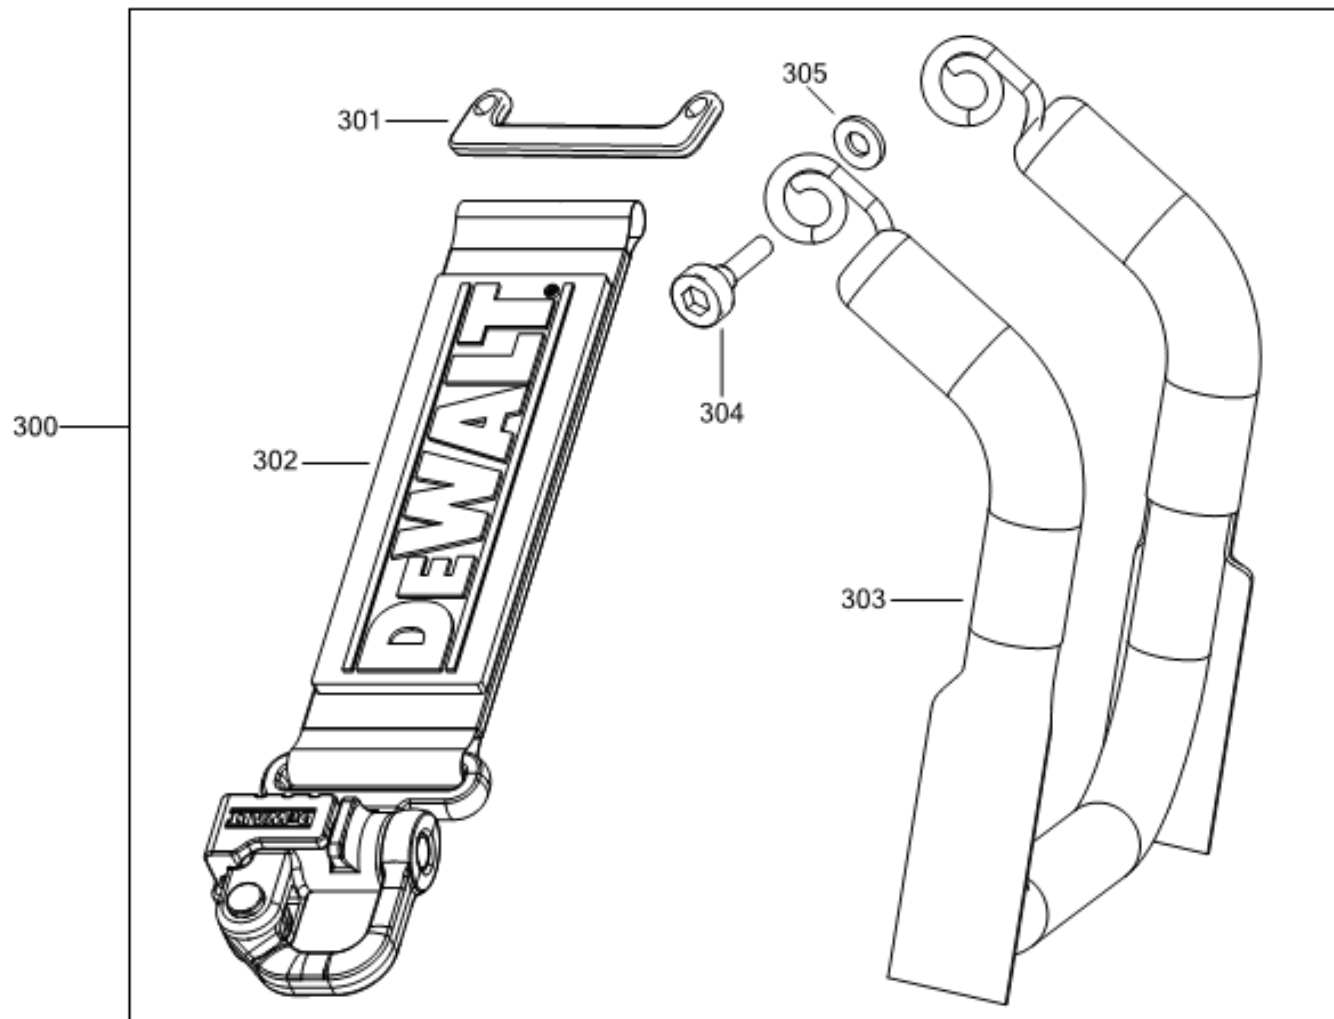

Parts List DCD796 CORDLESS DRILL/DRIVER 1

Item	Part Number	Qty	Part Description	General Description	Other Info	Repair Inst	Markets
836	559661-99	1	S.T.CHUCK REMOVAL JIG		TORQUE	No	QW
861	N442424	1	KITBOX		TO 550 DCD796D2 in-lbs	No	QW
861	N442425	1	KITBOX		M2-P2-NT	No	QW
861	N825970	1	KITBOX		DCD796T1T	No	QW
862	N409477	1	LATCH			No	QW
863	P910190	1	LATCH			No	QW
866	N473851	1	BATTERY 3 X18V-6.0AH-108WH		DCD796-T1	No	QW
866	N314783	1	BATTERY 18V - 2.0AH - 36WH	DCB183-XJ	DCD796-D2	No	QW
866	N394624	1	BATTERY 18V - 5.0AH - 90WH		DCD796-P2	No	QW
866	N436206	1	BATTERY 18V - 2.0AH - 36WH		DCD796P1 DCD796-D2	No	QW
866	N195933	1	BATTERY 18V - 4.0AH - 72WH	DCB182-XE	B DCD796-M2	No	QW
871	N450536	1	CHARGER SA	DCS565P2-QW / DCB115		No	QW