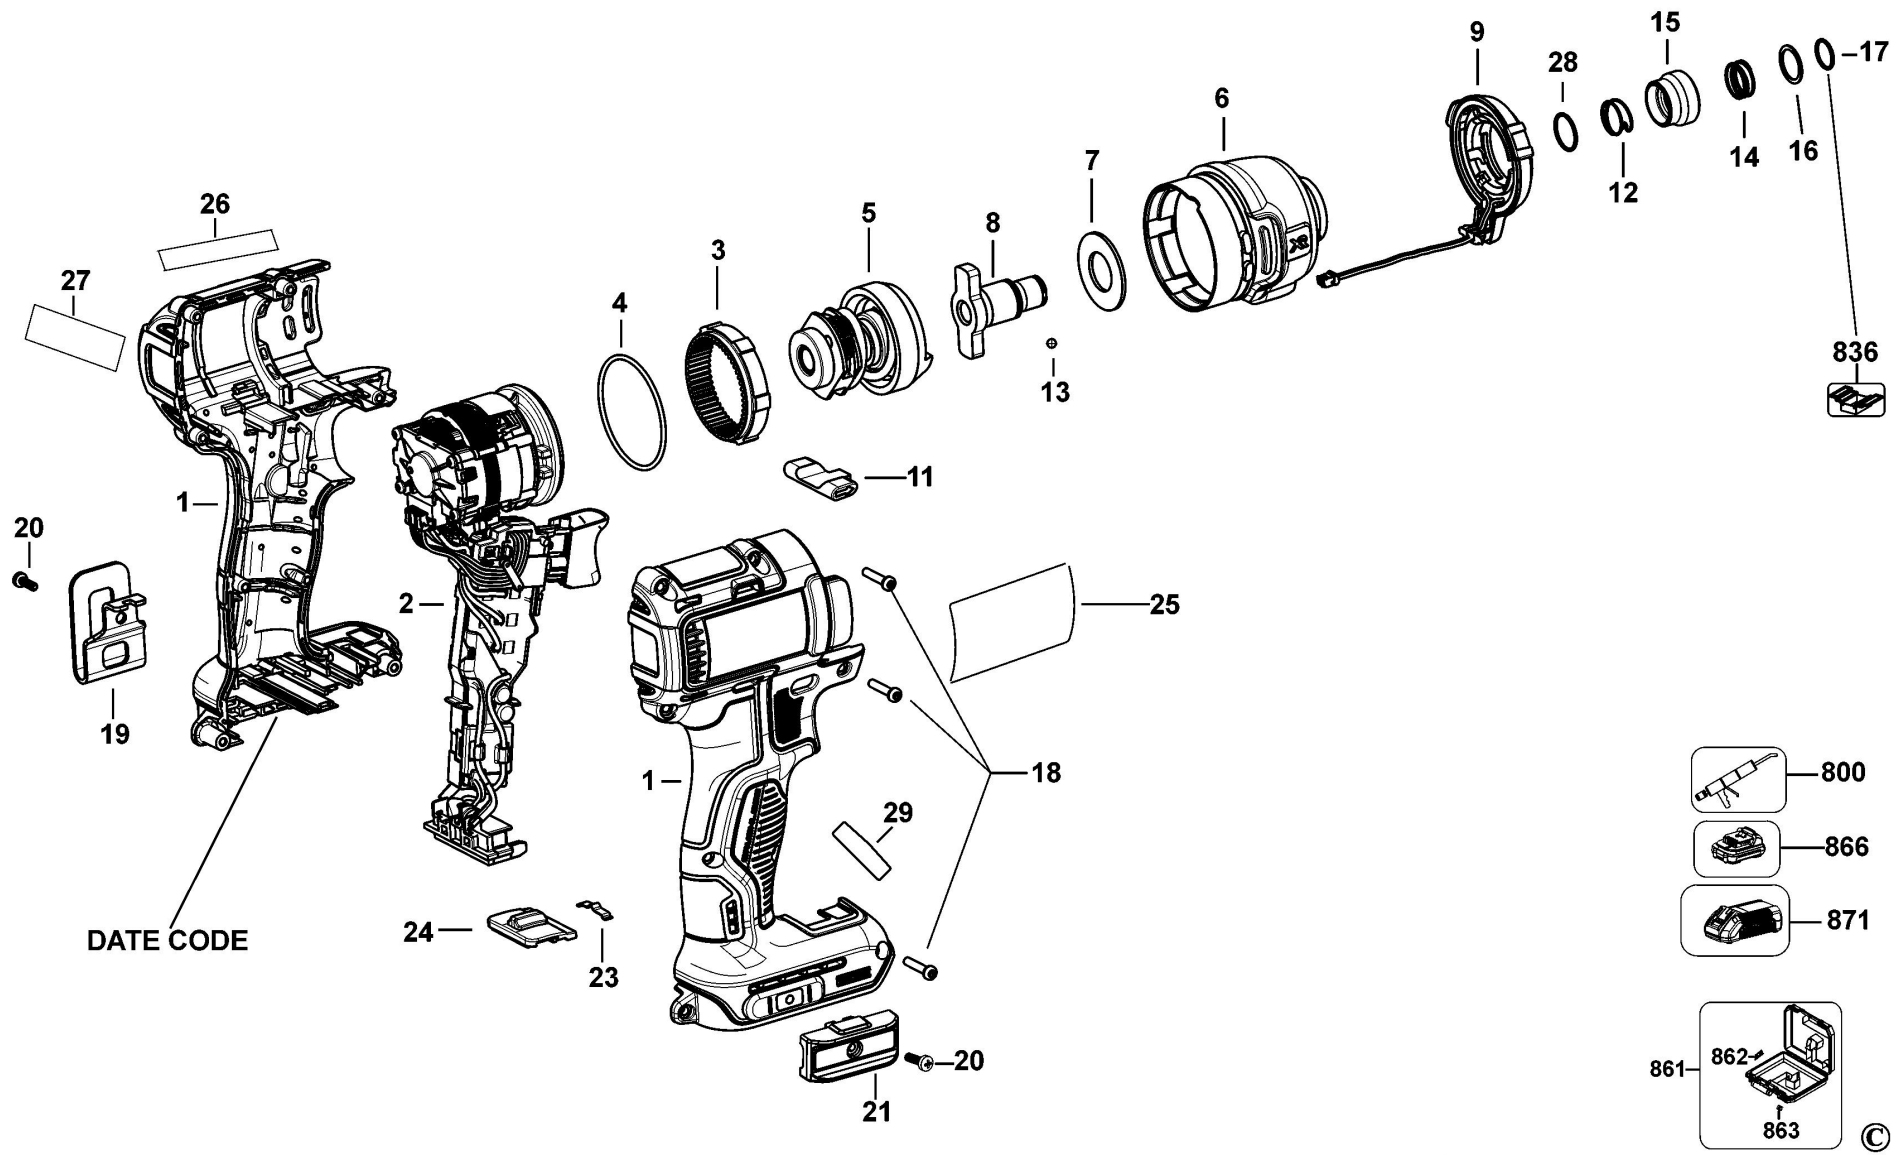

- 800
- 866
- 871
- 862
- 863

Parts List DCF887 IMPACT DRIVER 1

Item	Part Number	Qty	Part Description	General Description	Other Info	Repair Inst	Markets
1	N425910	1	CLAMSHELL SET			No	QW
2	NA315421	1	MOTOR & SWITCH SA			No	QW
3	N112877	1	GEAR			No	QW
4	N075339	1	O RING			No	QW
5	N439270	1	IMPACTOR			No	QW
6	N439271	1	NOSE SA			No	QW
7	642883-00C	1	WASHER			No	QW
8	N857190	1	SERVICE KIT			No	QW
9	N424434	1	LED LIGHT			No	QW
11	N399342	1	ACTUATOR FWD/REV			No	QW
12	N437890	1	SPRING			No	QW
13	N089668	1	BALL STEEL			No	QW
14	N019351	1	SPRING			No	QW
15	N612522	1	SLEEVE			No	QW
16	N016823	1	WASHER			No	QW
17	N849839	1	RING		&gt;=WK32	No	QW
17	N857190	1	SERVICE KIT		2022 &lt;WK22	No	QW
18	682211-00	8	SCREW		2022	No	QW
19	N086039	1	HOOK			No	QW
20	N042665	2	SCREW			No	QW
21	N095778	1	HOLDER BIT			No	QW
23	N087259	1	DETENT			No	QW
24	N046201	1	SELECTOR			No	QW
25	NA049886	1	RATING LABEL			No	QW
26	N237999	1	LABEL	18V		No	QW
27	N298039	1	LABEL			No	QW
28	N424032	1	RING			No	QW
29	N703933	1	LABEL			No	QW
302	NA012391	2	BRACKET		LANYARD	No	QW
303	NA012370	1	CLIP SA	LANYARD CLIP	BRACKET LANYARD	No	QW
304	N542271	2	SCREW		CLIP MACHINE	No	QW
305	N462739	2	WASHER		SCREW 4 X 8.2 X 1	No	QW