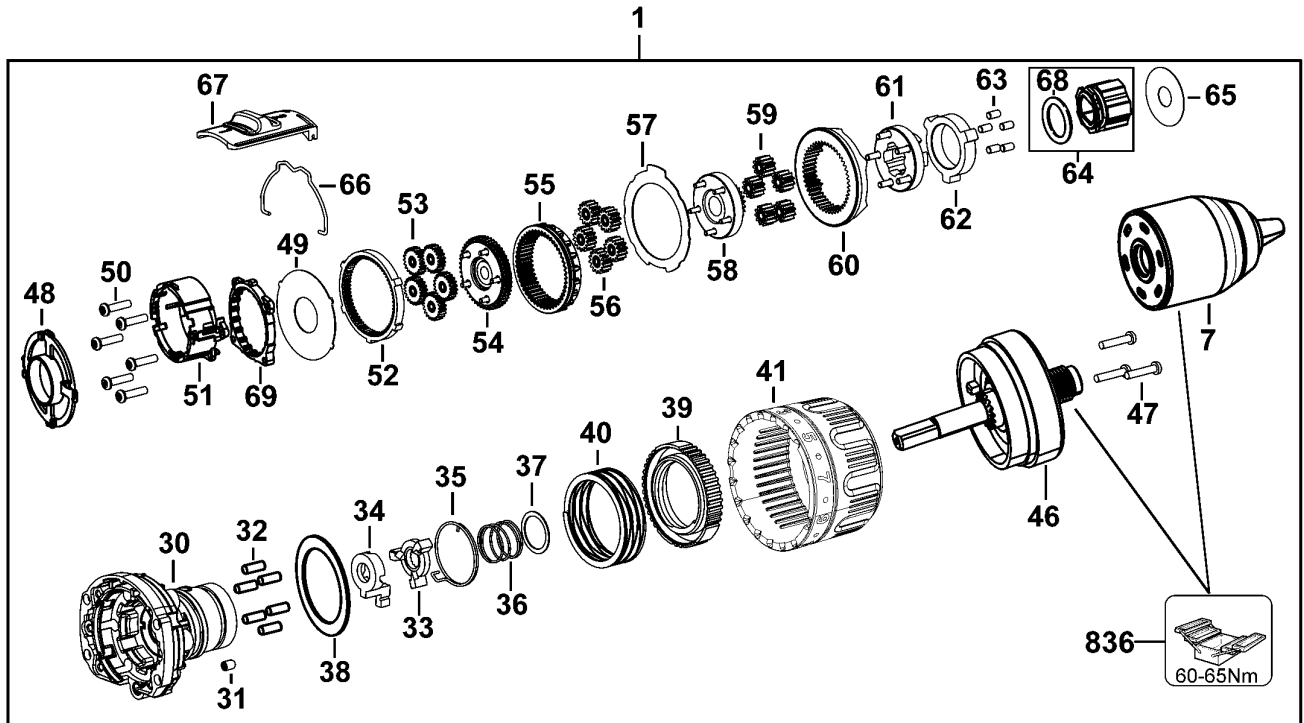

DCD796 CORDLESS DRILL/DRIVER 1

Parts List DCD796 CORDLESS DRILL/DRIVER 1

Item	Part Number	Qty	Part Description	General Description	Other Info	Repair Inst	Markets
1	N438603	1	TRANSMISSION SA			No	QW
2	N415400	1	CLAMSHELL SET			No	QW
3	NA123142	1	MOTOR & SWITCH SA			No	QW
4	682211-00	9	SCREW			No	QW
6	N399342	1	ACTUATOR FWD/REV			No	QW
7	N196034	1	CHUCK KEYLESS	metal Chuck	TORQUE	No	QW
8	N442167	1	LED LIGHT		TO 550 in-lbs	No	QW
11	N439416	1	LABEL			No	QW
12	N298039	1	LABEL			No	QW
13	N377990	4	SCREW			No	QW
14	N042665	2	SCREW			No	QW
15	N086039	1	HOOK			No	QW
16	N095778	1	HOLDER BIT			No	QW
20	N393603	1	SELECTOR			No	QW
21	N392855	1	DETENT			No	QW
22	N014681	2	LEAF SPRING			No	QW
25	N792584	1	RATING PLATE			No	QW
30	N438745	1	GEARCASE SA			No	QW
31	326467-00	1	DETENT			No	QW
32	N411204	6	PIN			No	QW
33	N047986	1	RATCHET			No	QW
34	N047987	1	RATCHET			No	QW
35	N123162	1	SPRING			No	QW
36	N047988	1	SPRING			No	QW
37	N047985	1	WASHER			No	QW
38	N411205	1	WASHER			No	QW
39	N411207	1	ADJUSTER TORQUE			No	QW
40	N422472	1	SPRING			No	QW
41	N422233	1	COLLAR			No	QW
46	N438748	1	SPINDLE SA			No	QW
47	682211-00	3	SCREW			No	QW
48	N396641	1	ADAPTOR			No	QW